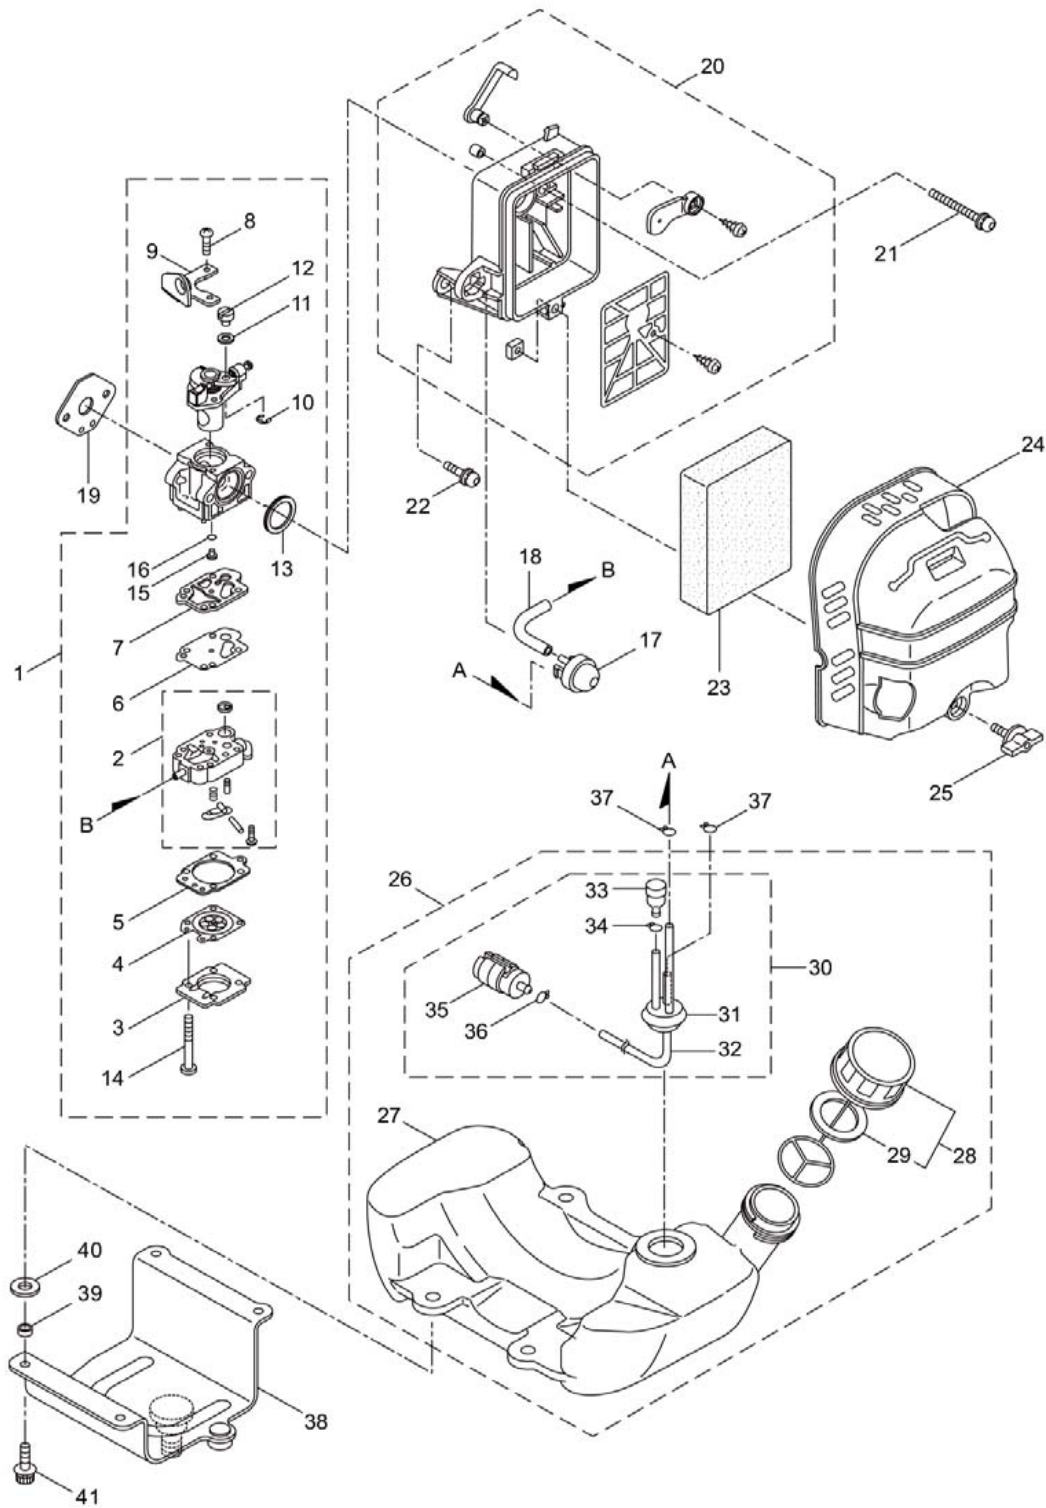

GK5000Z
5. CARBURETOR, FUEL TANK

Status	Position	Parts Number	Parts Name	Unit Quantity	Set Unit Quantity	Specification	Remarks	Maker code
	1	289479	CARBURETOR ASSY	1		WYK	Incl.2-16	
	2	283124	CARBURETOR BODY	1		WB5-7437		
	3	263726	COVER PLATE	1		WB21-158		
	4	283905	DIAPHRAGM METERRING	1		WB95-614		
	5	263727	GASKET	1		WB92-192		
	6	262994	DIAPHRAGM	1		WB95-99		
	7	282576	GASKET	1		WB92-415		
	8	261875	SCREW	2		WB96-323		
	9	264677	BRACKET	1		WB167-143		
	10	261876	RING	1		WB16-71		
	11	264678	WASHER	1	5	WB136-221		
	12	261658	SWIVEL	1		WB52-34		
	13	261657	PACKING	1		WB16-171		
	14	263737	SCREW	4		WB96-325		
	15	246486	JET	1		WB112-3070-495L		
	16	261871	O-RING	1		WB16-104		
	17	282299	PRIMER	1				
	18	282512	PIPE	1				
	19	282301	GASKET	1				
	20	246612	CASE A ASSY	1		42/50ヨウリークコウ1		
	21	261814	CAP SCREW	2	5	M5X50WSWホ	M5x50	
	22	264807	CAP SCREW	1	5	M5X16WSWホ	M5x16	
	23	282306	ELEMENT	1				
	24	287418	CLEANER COVER	1		クワ CE420ヨウマークナシ		
	25	279350	KNOB	1				
	26	286893	TANK ASSY	1		A40B88C180D97	Incl.27-36	
	27	286067	TANK	1				
	28	275306	FUEL TANK CAP ASSY	1			Incl.29	
	29	274875	PACKING	1		KRYNAC4975F		
	30	286794	FUEL PIPE ASSY	1			Incl.31-36	
	31	268065	GROMMET	1		37ナ		
	32	262649	FUEL PIPE	1		3X5X180L(クワ)		
	33	261590	BREATHER SUB ASSY	1				
	34	261117	CLIP	1				
	35	247107	FUEL FILTER ASSY	1				
	36	261117	CLIP	1				
	37	261117	CLIP	2				
	38	287270	BRACKET COMPLETE	1		シロ		
	39	288592	SLEEVE	4				
	40	285735	RUBBER PACKING	4	5	17X8X2		
	41	261250	CAP SCREW	4	5	M5X20	M5x20