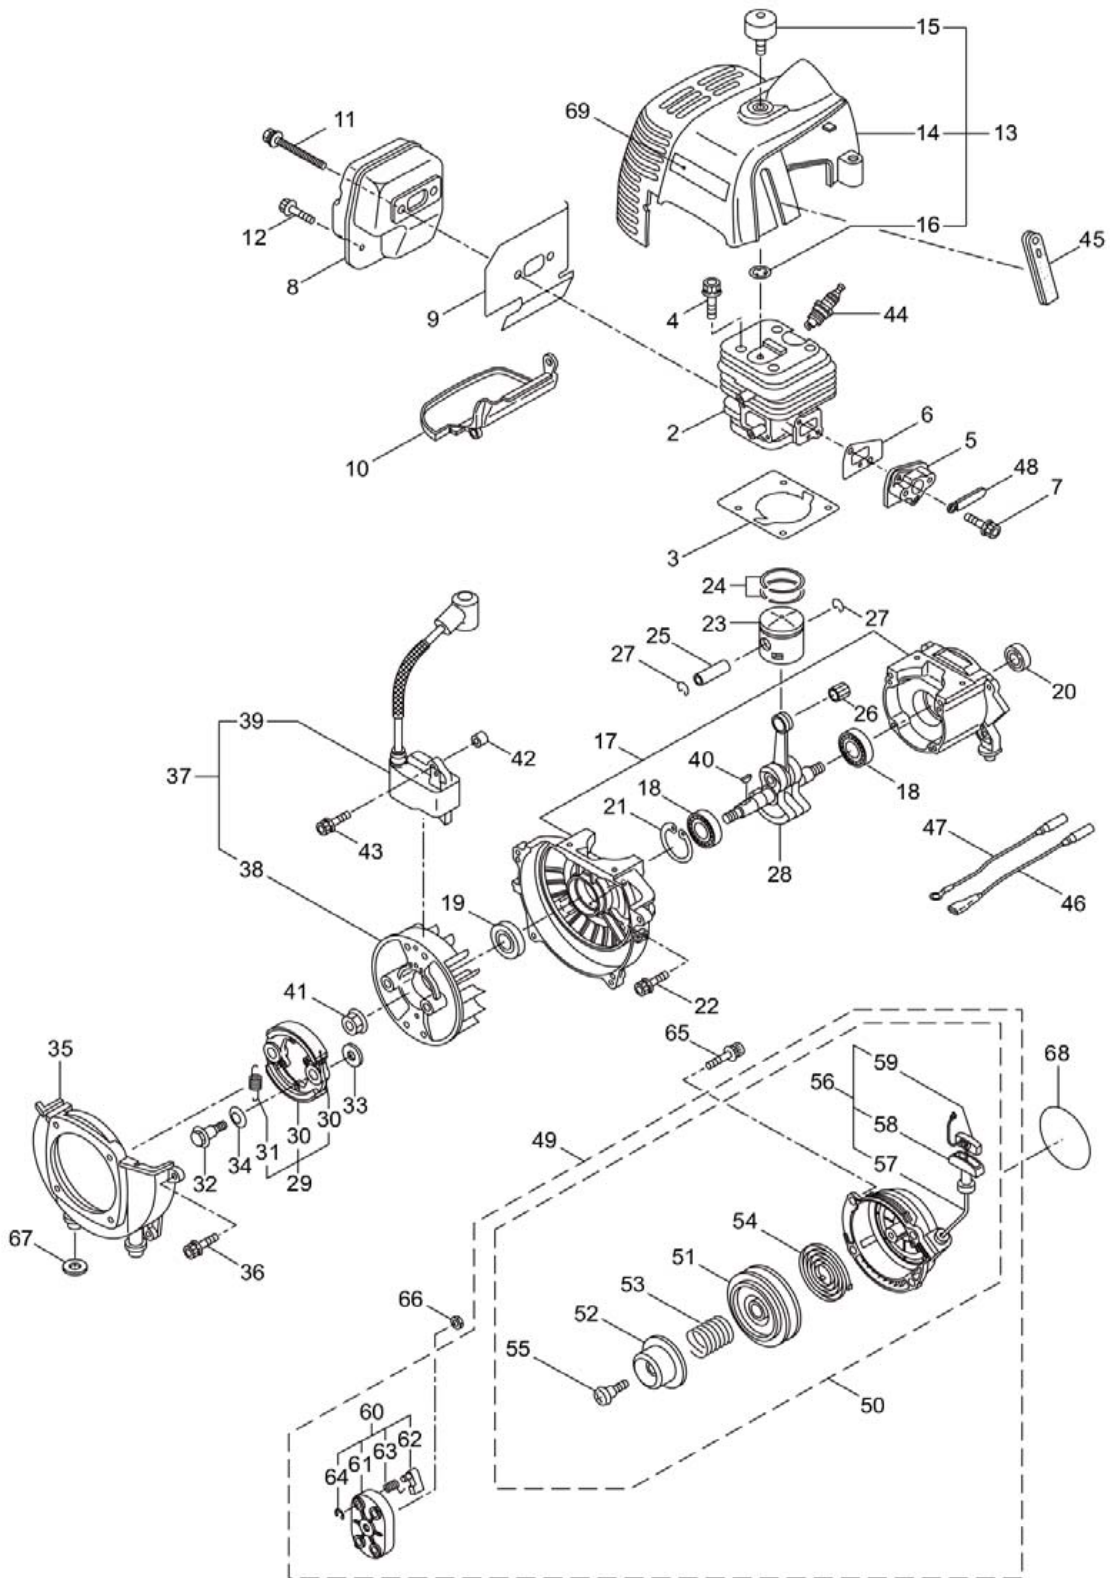

GK5000Z
4. ENGINE

Status	Position	Parts Number	Parts Name	Unit Quantity	Set Unit Quantity	Specification	Remarks	Maker code
	1	875573		1			CE500/11	
	2	288125	CYLINDER COMP	1		CE500 カセット		
	3	288171	GASKET	1		50CC/T1.0		
	4	261246	CAP SCREW	4	5	M5X25	M5x25	
	5	285778	INSURATOR	1			New gasket required	
	6	285779	GASKET	1				
	7	265924	CAP SCREW	2	5	M5X25WSW+オ	M5x25	
	8	246311	MUFFLER COMP	1		CE500セオイ		
	9	285783	GASKET	1				
	10	285784	UNDER COVER	1		クハ		
	11	266713	CAP SCREW	2		M5X60フソソ	M5x60	
	12	283315	CAP SCREW	1		M5X12W-12	M5x12W-12	
	13	286891	TOP COVER	1			Incl.14-16	
	14	285786	TOP COVER	1		アカ		
	15	285843	KNOB BOLT	1				
	16	286362	WASHER	1	5	M6	M6	
	17	288200	CRANKCASE	1				
	18	262658	BEARING 6202 C3	2		6202C3**	#6202C3	
	19	246472	OIL SEAL	1		TB2 15 35 7		
	20	246471	OIL SEAL	1		TB 15 25 7		
	21	012380	SNAP RING	1		アソヨ35	#35	
	22	261612	CAP SCREW	4		M5X30	M5x30	
	23	246091	PISTON	1				
	24	282941	PISTON RING	2		NE500	(2)Required	
	25	262749	PISTON PIN	1		7.5X11X33.5		
	26	262659	NEEDLEBEARING KTV111414EGX01B2	1		KTV111414EG01B2	KTV111414EG01B2	
	27	262479	CLIP PISTON	2				
	28	285797	SHAFT COMPLETE	1		CE420		
	29	286905	CLUTCH ASSY	1			Incl.30,31	
	30	286906	CLUTCH SHOE	2			(2)Required	
	31	286907	SPRING CLUTCH	1				
	32	246377	CLUTCH BOLT	2		M8X1.25 アカメツク	M8x1.25	
	33	262683	WASHER	2	5	8X22XT1.2	8x22xt1.2	
	34	262682	WAVE WASHER	2	5			
	35	282285	FAN COVER	1		NE420		
	36	261250	CAP SCREW	4	5	M5X20	M5x20	
	37	246097	MAGNET ASSY	1			Incl.38,39	
	38	246074	ROTOR	1				
	39	279547	IGNITION COIL ASSY	1		CDI CE500		
	40	261076	WOODRUFF KEY 3X10	1	5	Aソ1 3X10	3x10	
	41	262731	NUT	1		M10X17XT8サ721	M10	
	42	280381	SPACER	2	5			
	43	261256	BOLT	2	5	M4X25	M4x25	
	44	288264	SPARK PLUG	1		NGK BPMR8Y	BPMR8Y	
	45	286988	GROMMET	1				
	46	288416	LEAD	1		195Bヒ7HCBH		
	47	282087	LEAD	1		175BM4 CBH		
	48	264588	CLAMP	1	5			
	49	285809	RECOIL STARTER ASSY	1			Incl.50-64	
	50	285810	RECOIL STARTER ASSY	1		CE420ダソバ	Incl.51-59	
	51	286291	REEL	1		A54108100500		
	52	286292	CAM PLATE	1		A54308110100		
	53	286293	CAMPER SPRING	1		A52408110000		
	54	280995	SPIRAL SPRING	1				
	55	286295	SET SCREW	1		A607116A0010		
	56	286296	STARTER ROPE ASSY	1		A201267R0300	Incl.57-59	
	57	286297	STARTER ROPE	1		3.8X1000	3.8x1000	
	58	262633	STARTER KNOB	1		クハ		
	59	262981	CAP	1		クハ		
	60	285679	STARTER PULLEY ASSY	1			Incl.61-64