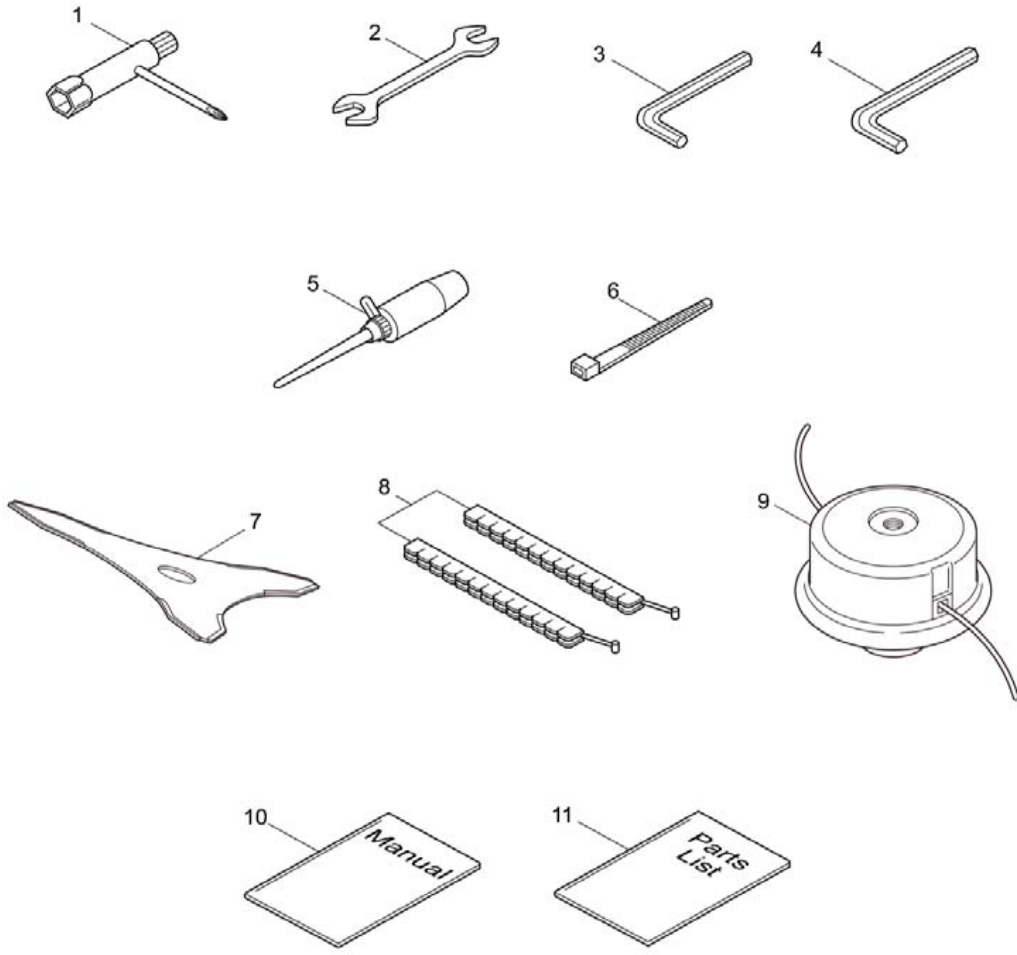

GK5000Z
6. ACCESSORIES

Status	Position	Parts Number	Parts Name	Unit Quantity	Set Unit Quantity	Specification	Remarks	Maker code
	1	228008	BOX SPANNER	1		17X19X(+)^ト ライハ^ヅ	17x19x(+)	
	2	054756	DOUBLE ENDED SPANNER	1		10X13	10x13	
	3	219432	WRENCH	1		ニメンハバ^ヅ 4	4mm	
	4	219433	WRENCH	1		ニメンハバ^ヅ 5 ユニクロ	5mm	
	5	211337	GREASE TUBE	1				
	6	220548	BAND	2	5	クロニフコ 7X124L		
	7	227910	THREE TEETH BLADE	1		255X25.4XT3		
	8	220534	BLADE COVER	1		ヒトクミ		
	9	234860	NYLON HEAD (L)5	1		タ^ヅ イアツア^ヅ M10メネジ		
	10	243018		1		GK5000Z/Y21	GK5000Z/Y21	
	11	525123		1		GK5000Z/GARMEC	GK5000Z/Y21